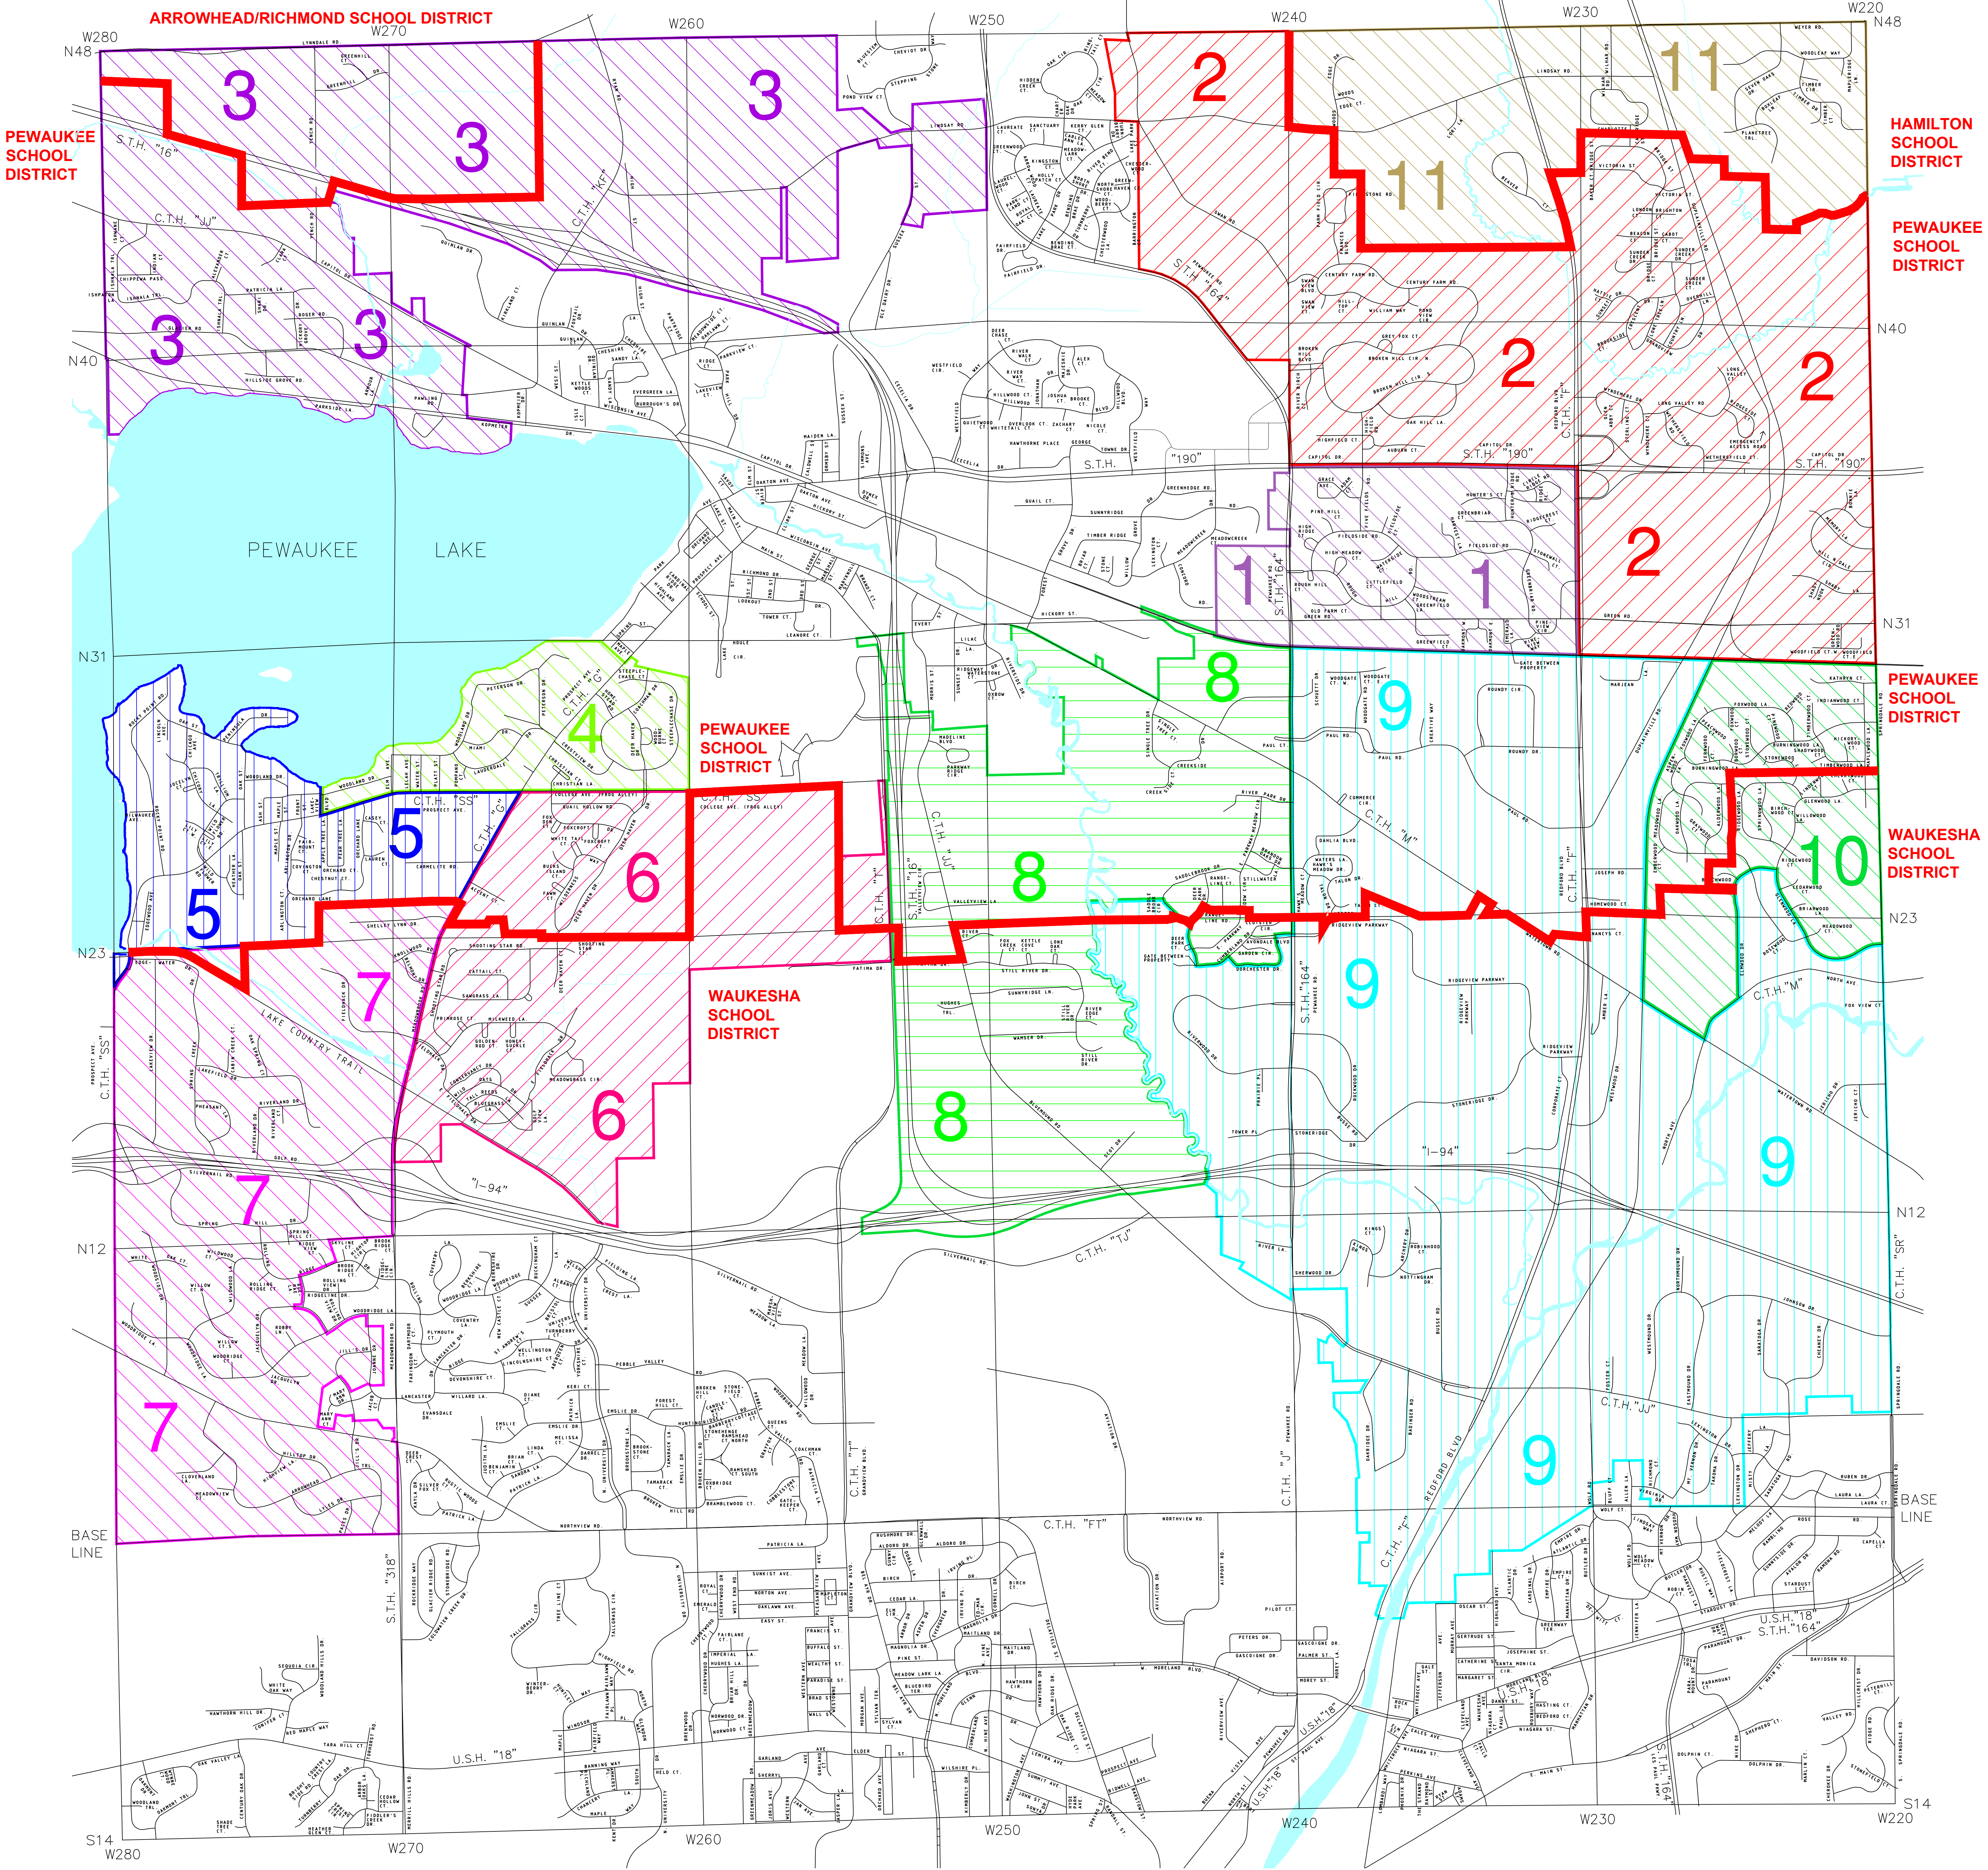

SCHOOL AND WARD DISTRICTS 2023

CITY OF PEWAUKEE

WAUKESHA COUNTY, WISCONSIN

T7N

R19E

LEGEND

- SCHOOLS
- GOVERNMENT HALLS
- HOSPITALS
- ▲ PARKS

PREPARED BY:
 WAUKESHA COUNTY PARK & PLANNING DEPARTMENT
 JULY 1959
 AMENDED: BY THE CITY DECEMBER, 2000.
 UPDATED: FEB., 2004; JAN., 2005; JAN., 2006; NOV., 2006; JAN., 2010; JUL., 2013.

- WARDS 1, 2, 3 & 11 Wagner Park, N31 W23320 Green Road
- WARDS 4, 5, 6 & 7 New Vision Brethren In Christ Church
N14 W27995 Silvernail Road
- WARDS 8, 9 & 10 Pewaukee City Hall, W240 N3065 Pewaukee Road

- DISTRICT #1 – WARDS 1–2–3–11
- DISTRICT #2 – WARDS 4–5–6–7
- DISTRICT #3 – WARDS 8–9–10